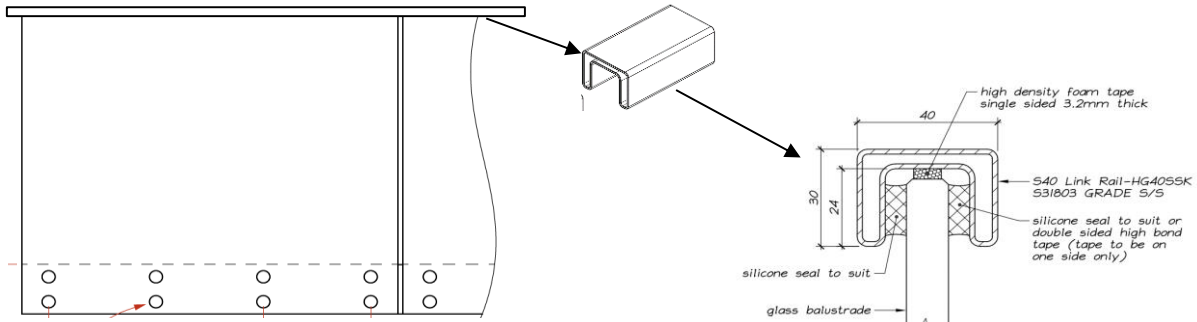

Sketch Details	Sheet No	Quote #
Customer:	Site Address:	

Top Fixed Interlinking Handrail to Frameless Glass

	HR100PS	Stainless Handrail 316 PS
	HR100SS	Stainless Handrail 316 SS
	HR100AL	Aluminium Handrail Mill (6000mm lengths)
	HR107-12	Glazing Rubber 12mm Glass, Black
	HR107-15	Glazing Rubber 15mm Glass, Black
	HR102PS	Stainless Joiner 180° PS
	HR102SS	Stainless Joiner 180° SS
	HR109PS	Stainless Joiner 90° PS
	HR109SS	Stainless Joiner 90° SS
	HR106PS	Swivel Joint, Vertical Adjustment PS
	HR106SS	Swivel Joint, Vertical Adjustment SS
	HR111PS	Swivel Joint, Horizontal Adjustment PS
	HR111SS	Swivel Joint, Horizontal Adjustment SS
	HR105PS	Stainless End Cap PS
	HR105SS	Stainless End Cap SS
	HR105AL	Aluminium End Cap MILL
	HR103PS	Stainless Wall Bracket Face Fix PS
	HR103SS	Stainless Wall Bracket Face Fix SS
	HR104PS	Stainless Wall Bracket Concealed Fix PS
	HR104SS	Stainless Wall Bracket Concealed Fix SS
	HR108	Tube Lock Handrail Glue 50mm