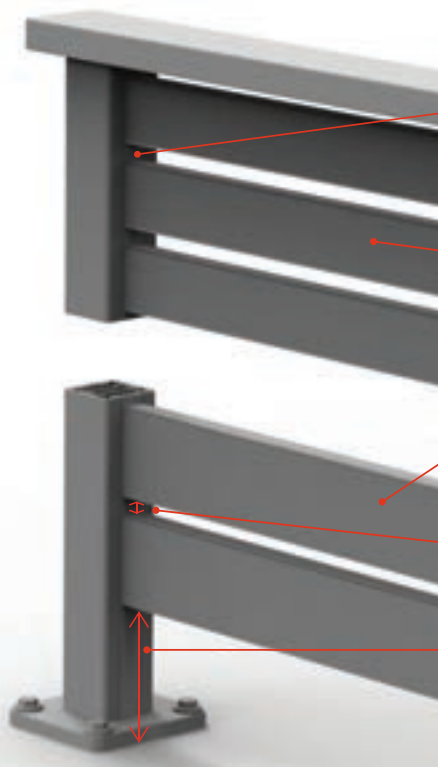

SĀFA-SLAT IS IDEAL FOR APPLICATIONS SUCH AS:

- Standard height balustrades where privacy from lower areas is required
- Higher screens where shelter from wind is required, or privacy from adjacent areas at a similar level
- Apartment dividers
- BBQ backing screen
- Patio and urban landscape screens
- Used in combination with other styles to conceal fascia

SĀFA-SLAT

SĀFA-SLAT TAKES OUTDOOR LIVING ON YOUR DECK TO A NEW LEVEL

- 01** Standard height balustrades where privacy from lower areas is required.
- 02** Higher screens where shelter from wind is required, or privacy from adjacent areas at a similar level is required.
- 03** Apartment dividers.
- 04** BBQ backing screen.
- 05** Patio and urban landscape screens.
- 06** Can be readily integrated with other Unex Systems' balustrade styles.

SĀFA-SLAT PRODUCT PROFILE

SĀFA-SLAT

SPECIFY SĀFA-SLAT WITH ONE OF UNEX SYSTEMS' PREMIUM BALUSTRADE SUITES

THE SLATS ATTACH TO THE ALUMINIUM INFILL AND THIS INFILL SLIDES INTO THE RECESS OF THE POST

SLATS AVAILABLE IN TWO SIZES:

SĀFA-SLAT 50MM X16MM

STRUCTA-SLAT 70MM x 19MM
SPECIALLY DESIGNED FOR LARGER SPANS AND HIGHER LOADINGS

THE GAP BETWEEN THE SLATS MUST NOT EXCEED 14MM TO COMPLY WITH SECTION F4 OF THE NZ BUILDING CODE

THE GAP BETWEEN THE FLOOR LEVEL AND THE FIRST SLAT CAN VARY BUT IT MUST BE LESS THAN 100MM